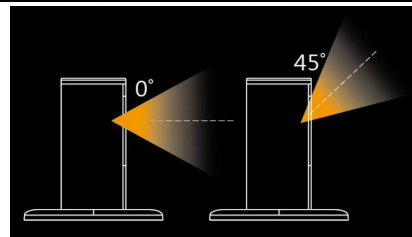

EL70U | WALL WASH | UPLIGHTING

Adjustable Up-Light

The **ElevateLux EL70U** is the premier directional light, perfect for creating powerful, dramatic effects in wall wash, uplighting, and accent lighting. Its standout feature is the **adjustable projection angle from 0° – 45°**, providing precision to highlight architectural details or tree canopies. This retractable light rises to one of three heights (6"/12"/24") at night, disappearing completely by day. It offers versatile lighting with multiple beam angles and **4 brightness levels**. Its long-term performance is ensured by the robust extruded aluminum housing, stainless steel top, and a **two-layer finish of Anodizing and a weather-resistant powder coat**. The EL70U is a precise, powerful, and discreet tool for sophisticated lighting design.

Key Features:

- **Innovative Retractable Design:** Retracts into the ground for an unobstructed landscape.
- **Directional Precision:** Adjustable projection angle from 0° – 45°
- **Ultimate Durability:** Anodizing & weather-resistant powder coat finish.
- **Versatile Application:** Ideal for **Wall wash, Uplighting, and Accent lighting**.
- **Customizable Beam:** Multiple beam angle options.(30°, 30°x60°, 60°, 90°)

Product Specifications:

Model	EL70U
Application	Wall wash, Uplighting, Accent lighting
Illumination	Single-sided upward lighting
Raised Height	6"/12"/24"
Dimensions	2.8"x2.8"
Wattage Options	5W/8W
Input Voltage	AC10-18V
Control	4 brightness levels available for adjustment Adjustable projection angle: 0° – 45°
Beam Angle Options	30°, 30°x60°, 60°, 90°
CCT Options	2700K / 3000K / 4000K / 5000K <i>*The light consumes a maximum of 12W while rising</i>
Material	Extruded aluminum housing , Stainless steel top
Lens	Tempered glass
Waterproof Rating	IP67
Impact Rating	IK10
Certifications	UL 1838, UL8750, CS C22.2 NO.250.7