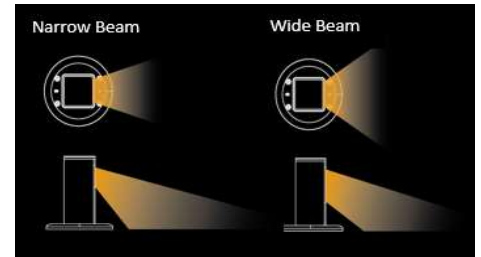

EL70DS-LN/LW | PATHWAY & AREA LIGHTING

Long Range Narrow/Wide Beam Illumination

elevateLux
Stay hidden during the day, only appear at night!

The ElevateLux EL70DS-Ln/Lw is specialized for long-range, focused pathway and area illumination. It features **single-sided illumination** with a choice of optics: **Narrow Beam (Ln)** for high-precision, long-throw lighting, or **Wide Beam (Lw)** for broader distribution. This allows designers to create crisp, defined light lines. It rises to one of three heights (6"/12"/24") for use, then maintains an unobstructed landscape during the day by retracting flush with the ground. With multiple beam angles and **4 brightness levels**, control is precise. Its superior construction—extruded aluminum, stainless steel top, and a **two-layer finish of Anodizing and a weather-resistant powder coat**—guarantees durability for any demanding project. The EL70DS-Ln/Lw is a reliable, high-performance tool for focused lighting needs.

Key Features:

- **Innovative Retractable Design:** Retracts into the ground when not in use.
- **Focused Illumination:** Offers **Long Range Narrow/Wide Beam Illumination**.
- **Ultimate Durability:** **Anodizing & weather-resistant powder coat finish**.
- **Single-sided Output:** Designed with **Single-sided Illumination**.
- **Precision Control:** Features **4 adjustable brightness levels**

Product Specifications:

Model	EL70DS-LN/LW
Application	Pathway Lighting, Area Lighting
Illumination options	Single-sided Illumination
Raised Height	6"/12"/24"
Dimensions	2.8"×2.8"
Wattage Options	2.5W
Input Voltage	AC10-18V
Control	4 brightness levels available for adjustment
Beam Angle Options	30°, 30°x60°, 60°, 90°
CCT Options	2700K / 3000K / 4000K / 5000K <i>*The light consumes a maximum of 12W while rising</i>
Material	Extruded aluminum housing , Stainless steel top
Lens	Tempered glass
Waterproof Rating	IP67
Impact Rating	IK10
Certifications	UL 1838, UL8750, CS C22.2 NO.250.7